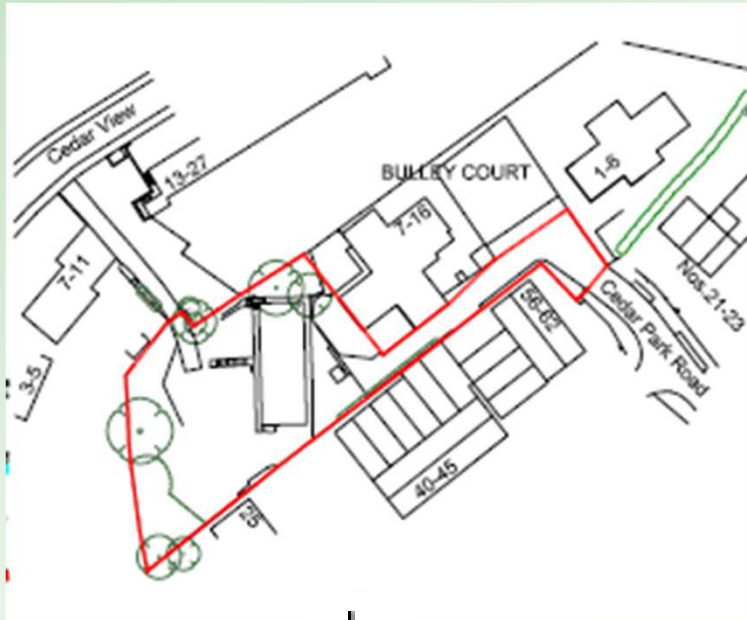

20/01450/FUL

Former Ambulance Station On Land At
Cedar Park Road, Redditch,
Worcestershire, B97 6HP

Redevelopment of the site to provide 9
No. 2-bed apartments.

Recommendation: Granted

www.redditchbc.gov.uk

Location Plan and Aerial View

Elevations

REDDITCH BOROUGH COUNCIL

*making
a
difference*

www.redditchbc.gov.uk

Elevations

DITCH BOROUGH COUNCIL

making
a
difference